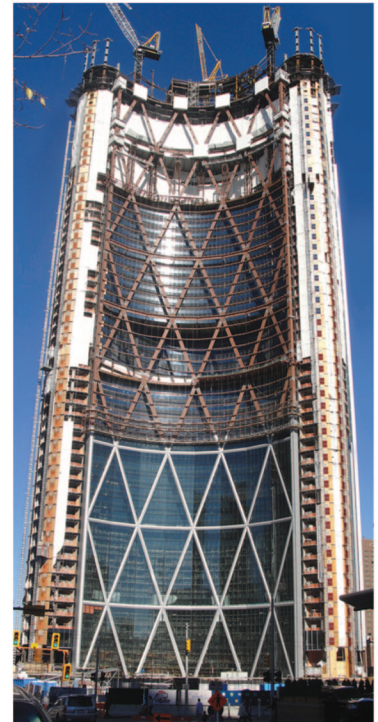

Ahead of the curve...

At Sota Glazing Inc., we pride ourselves in being at the forefront of curtain wall technology. For more than 20 years, we have pioneered solutions for owners, contractors and architects and helped them realize their visions.

The expertise we have gained through focused design and engineering has earned us a reputation for innovation, reliability and superior system performance.

To see the possibilities of dedicated, innovative building envelope design, visit us online at www.sotawall.com